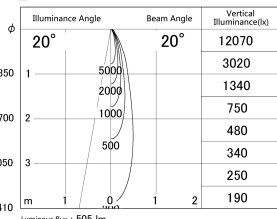

Item no. DD161-0520WW9027

Series Name: AMMA Φ80 series Lens type adjustable Antiglare (DD161-AG)

■ Lighting Distribution Curve (cd/1000 lm)

Installation	Recessed mount
Type	AMMA Φ80 series Lens type adjustable Antiglare (DD161-AG)
Fixture wattage	5W
Beam angle	20
Color Temp.	2700K
CRI	Ra>90
Luminous	504 lm
Body	Die-cast aluminum alloy
Body finish	N/A
Trim finish	White
Reflector finish	White
IP Rate	IP20
Light source	COB module
Input Voltage	AC220~240V
Dimming Type	Non-Dimmable
Certificate	CE,CCC
Cut Hole	80mm