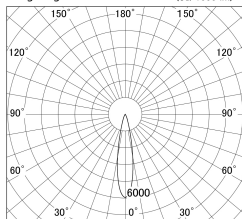

Item no. DD161-0520WW9027

Series Name: AMMA Φ80 series Lens type adjustable Antiglare (DD161-AG)

■ Lighting Distribution Curve (cd/1000 lm)

Installation	Recessed mount
Type	AMMA Φ80 series Lens type adjustable Antiglare (DD161-AG)
Fixture wattage	5W
Beam angle	20
Color Temp.	2700K
CRI	Ra>90
Luminous	504 lm
Body	Die-cast aluminum alloy
Body finish	N/A
Trim finish	White
Reflector finish	White
IP Rate	IP20
Light source	COB module
Input Voltage	AC220~240V
Dimming Type	Non-Dimmable
Certificate	CE,CCC
Cut Hole	80mm