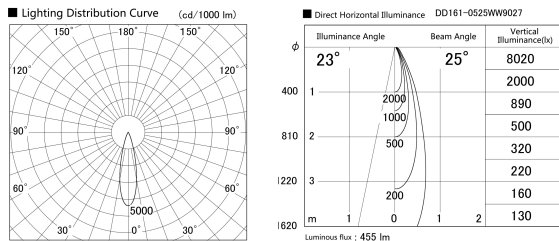

Item no. DD161-0525WW9027

Series Name: AMMA Φ 80 series Lens type adjustable Antiglare (DD161-AG)

Installation	Recessed mount
Type	AMMA Φ 80 series Lens type adjustable Antiglare (DD161-AG)
Fixture wattage	5W
Beam angle	25
Color Temp.	2700K
CRI	Ra>90
Luminous	455 lm
Body	Die-castaluminumalloy
Body finish	N/A
Trim finish	White
Reflector finish	White
IP Rate	IP20
Light source	COB module
Input Voltage	AC220~240V
Dimming Type	Non-Dimmable
Certificate	CE,CCC
Cut Hole	80mm