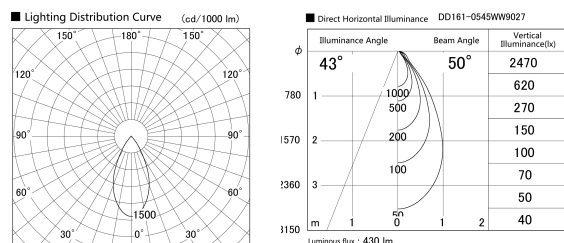

Item no. DD161-0545WW9027

Series Name: AMMA  $\Phi$ 80 series Lens type adjustable Antiglare (DD161-AG)

Installation	Recessed mount
Type	AMMA $\Phi$ 80 series Lens type adjustable Antiglare (DD161-AG)
Fixture wattage	5W
Beam angle	50
Color Temp.	2700K
CRI	Ra>90
Luminous	430 lm
Body	Die-cast aluminum alloy
Body finish	N/A
Trim finish	White
Reflector finish	White
IP Rate	IP20
Light source	COB module
Input Voltage	AC220~240V
Dimming Type	Non-Dimmable
Certificate	CE,CCC
Cut Hole	80mm