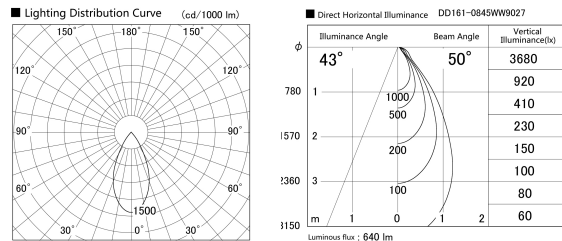

Item no. DD161-0845WW9027

Series Name: AMMA Φ80 series Lens type adjustable Antiglare (DD161-AG)

Installation	Recessed mount
Type	AMMA Φ80 series Lens type adjustable Antiglare (DD161-AG)
Fixture wattage	7.5W
Beam angle	50
Color Temp.	2700K
CRI	Ra>90
Luminous	640 lm
Body	Die-cast aluminum alloy
Body finish	N/A
Trim finish	White
Reflector finish	White
IP Rate	IP20
Light source	COB module
Input Voltage	AC220~240V
Dimming Type	Non-Dimmable
Certificate	CE,CCC
Cut Hole	80mm