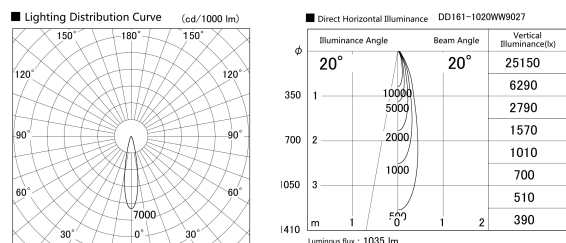

Item no. DD161-1020WW9027

Series Name: AMMA Φ80 series Lens type adjustable Antiglare (DD161-AG)

Installation	Recessed mount
Type	AMMA Φ80 series Lens type adjustable Antiglare (DD161-AG)
Fixture wattage	10.5W
Beam angle	20
Color Temp.	2700K
CRI	Ra>90
Luminous	1035 lm
Body	Die-cast aluminum alloy
Body finish	N/A
Trim finish	White
Reflector finish	White
IP Rate	IP20
Light source	COB module
Input Voltage	AC220~240V
Dimming Type	Non-Dimmable
Certificate	CE,CCC
Cut Hole	80mm