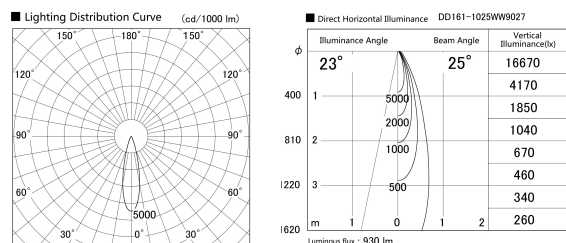

Item no. DD161-1025WW9027

Series Name: AMMA  $\Phi$ 80 series Lens type adjustable Antiglare (DD161-AG)

Installation	Recessed mount
Type	AMMA $\Phi$ 80 series Lens type adjustable Antiglare (DD161-AG)
Fixture wattage	10.5W
Beam angle	25
Color Temp.	2700K
CRI	Ra>90
Luminous	928 lm
Body	Die-castaluminumalloy
Body finish	N/A
Trim finish	White
Reflector finish	White
IP Rate	IP20
Light source	COB module
Input Voltage	AC220~240V
Dimming Type	Non-Dimmable
Certificate	CE,CCC
Cut Hole	80mm