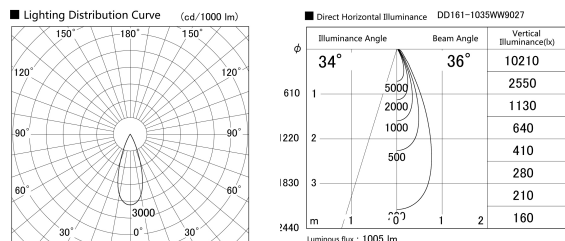

Item no. DD161-1035WW9027

Series Name: AMMA Φ80 series Lens type adjustable Antiglare (DD161-AG)

Installation	Recessed mount
Type	AMMA Φ80 series Lens type adjustable Antiglare (DD161-AG)
Fixture wattage	10.5W
Beam angle	36
Color Temp.	2700K
CRI	Ra>90
Luminous	1005 lm
Body	Die-cast aluminum alloy
Body finish	N/A
Trim finish	White
Reflector finish	White
IP Rate	IP20
Light source	COB module
Input Voltage	AC220~240V
Dimming Type	Non-Dimmable
Certificate	CE,CCC
Cut Hole	80mm