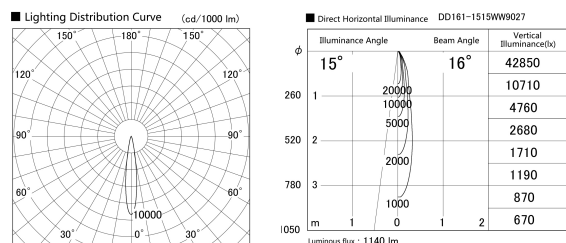

Item no. DD161-1515WW9027

Series Name: AMMA Φ 80 series Lens type adjustable Antiglare (DD161-AG)

Installation	Recessed mount
Type	AMMA Φ 80 series Lens type adjustable Antiglare (DD161-AG)
Fixture wattage	14W
Beam angle	16
Color Temp.	2700K
CRI	Ra>90
Luminous	1141 lm
Body	Die-castaluminumalloy
Body finish	N/A
Trim finish	White
Reflector finish	White
IP Rate	IP20
Light source	COB module
Input Voltage	AC220~240V
Dimming Type	Non-Dimmable
Certificate	CE,CCC
Cut Hole	80mm