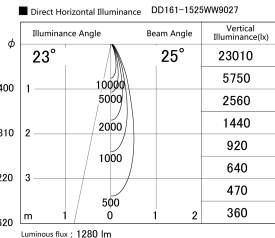

Item no. DD161-1525WW9027

Series Name: AMMA Φ80 series Lens type adjustable Antiglare (DD161-AG)

Installation	Recessed mount
Type	AMMA Φ80 series Lens type adjustable Antiglare (DD161-AG)
Fixture wattage	14W
Beam angle	25
Color Temp.	2700K
CRI	Ra>90
Luminous	1281 lm
Body	Die-cast aluminum alloy
Body finish	N/A
Trim finish	White
Reflector finish	White
IP Rate	IP20
Light source	COB module
Input Voltage	AC220~240V
Dimming Type	Non-Dimmable
Certificate	CE,CCC
Cut Hole	80mm