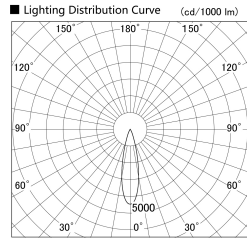

Item no. DD161-1525WW9027

Series Name: AMMA Φ80 series Lens type adjustable Antiglare (DD161-AG)

Installation	Recessed mount
Type	AMMA Φ80 series Lens type adjustable Antiglare (DD161-AG)
Fixture wattage	14W
Beam angle	25
Color Temp.	2700K
CRI	Ra>90
Luminous	1281 lm
Body	Die-cast aluminum alloy
Body finish	N/A
Trim finish	White
Reflector finish	White
IP Rate	IP20
Light source	COB module
Input Voltage	AC220~240V
Dimming Type	Non-Dimmable
Certificate	CE,CCC
Cut Hole	80mm