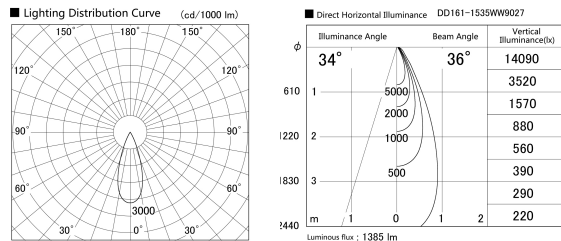

Item no. DD161-1535WW9027

Series Name: AMMA Φ80 series Lens type adjustable Antiglare (DD161-AG)

Installation	Recessed mount
Type	AMMA Φ80 series Lens type adjustable Antiglare (DD161-AG)
Fixture wattage	14W
Beam angle	36
Color Temp.	2700K
CRI	Ra>90
Luminous	1387 lm
Body	Die-cast aluminum alloy
Body finish	N/A
Trim finish	White
Reflector finish	White
IP Rate	IP20
Light source	COB module
Input Voltage	AC220~240V
Dimming Type	Non-Dimmable
Certificate	CE,CCC
Cut Hole	80mm