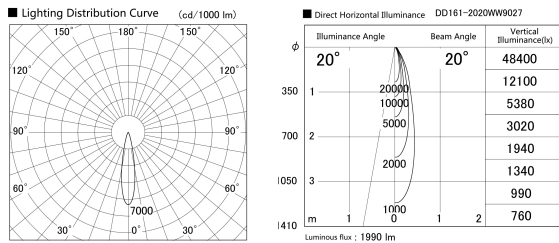

Item no. DD161-2020WW9027

Series Name: AMMA Φ80 series Lens type adjustable Antiglare (DD161-AG)

| | |
|------------------|---|
| Installation | Recessed mount |
| Type | AMMA Φ80 series Lens type adjustable Antiglare (DD161-AG) |
| Fixture wattage | 21W |
| Beam angle | 20 |
| Color Temp. | 2700K |
| CRI | Ra>90 |
| Luminous | 1992 lm |
| Body | Die-cast aluminum alloy |
| Body finish | N/A |
| Trim finish | White |
| Reflector finish | White |
| IP Rate | IP20 |
| Light source | COB module |
| Input Voltage | AC220~240V |
| Dimming Type | Non-Dimmable |
| Certificate | CE,CCC |
| Cut Hole | 80mm |