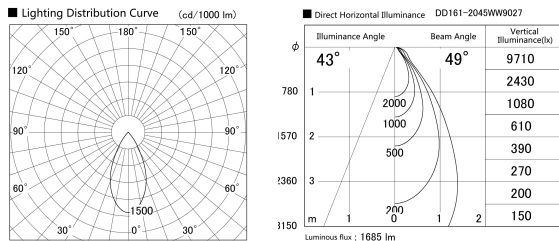

Item no. DD161-2045WW9027

Series Name: AMMA  $\Phi$ 80 series Lens type adjustable Antiglare (DD161-AG)

Installation	Recessed mount
Type	AMMA $\Phi$ 80 series Lens type adjustable Antiglare (DD161-AG)
Fixture wattage	21W
Beam angle	49
Color Temp.	2700K
CRI	Ra>90
Luminous	1683 lm
Body	Die-cast aluminum alloy
Body finish	N/A
Trim finish	White
Reflector finish	White
IP Rate	IP20
Light source	COB module
Input Voltage	AC220~240V
Dimming Type	Non-Dimmable
Certificate	CE,CCC
Cut Hole	80mm