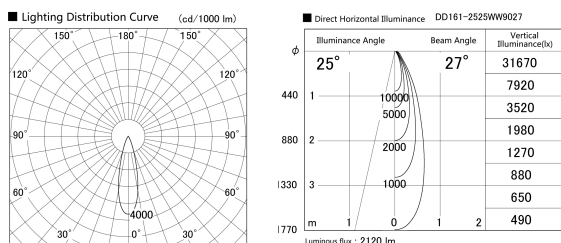

Item no. DD161-2525WW9027

Series Name: AMMA  $\Phi$ 80 series Lens type adjustable Antiglare (DD161-AG)

Installation	Recessed mount
Type	AMMA $\Phi$ 80 series Lens type adjustable Antiglare (DD161-AG)
Fixture wattage	24W
Beam angle	27
Color Temp.	2700K
CRI	Ra>90
Luminous	2120 lm
Body	Die-cast aluminum alloy
Body finish	N/A
Trim finish	White
Reflector finish	White
IP Rate	IP20
Light source	COB module
Input Voltage	AC220~240V
Dimming Type	Non-Dimmable
Certificate	CE,CCC
Cut Hole	80mm