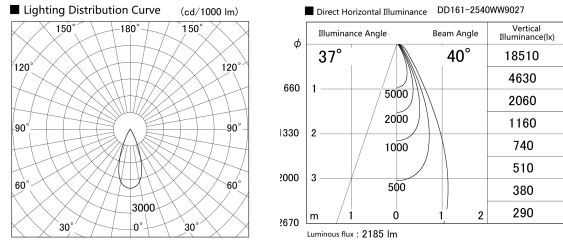

Item no. DD161-2540WW9027

Series Name: AMMA Φ80 series Lens type adjustable Antiglare (DD161-AG)

Installation	Recessed mount
Type	AMMA Φ80 series Lens type adjustable Antiglare (DD161-AG)
Fixture wattage	24W
Beam angle	40
Color Temp.	2700K
CRI	Ra>90
Luminous	2184 lm
Body	Die-cast aluminum alloy
Body finish	N/A
Trim finish	White
Reflector finish	White
IP Rate	IP20
Light source	COB module
Input Voltage	AC220~240V
Dimming Type	Non-Dimmable
Certificate	CE,CCC
Cut Hole	80mm