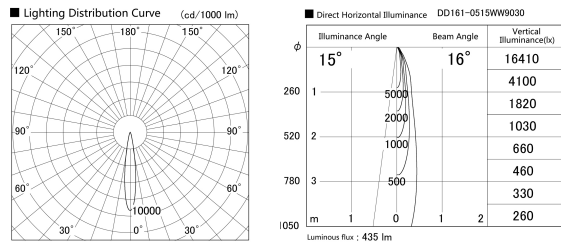

Item no. DD161-0515WW9030

Series Name: AMMA Φ80 series Lens type adjustable Antiglare (DD161-AG)

| | |
|------------------|---|
| Installation | Recessed mount |
| Type | AMMA Φ80 series Lens type adjustable Antiglare (DD161-AG) |
| Fixture wattage | 5W |
| Beam angle | 16 |
| Color Temp. | 3000K |
| CRI | Ra>90 |
| Luminous | 437.11392405063 lm |
| Body | Die-cast aluminum alloy |
| Body finish | N/A |
| Trim finish | White |
| Reflector finish | White |
| IP Rate | IP20 |
| Light source | COB module |
| Input Voltage | AC220~240V |
| Dimming Type | Non-Dimmable |
| Certificate | CE,CCC |
| Cut Hole | 80mm |