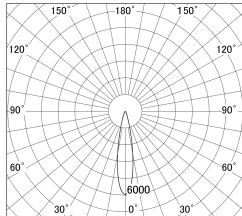

Item no. DD161-0520WW9030

Series Name: AMMA Φ80 series Lens type adjustable Antiglare (DD161-AG)

■ Lighting Distribution Curve (cd/1000 lm)

Installation	Recessed mount
Type	AMMA Φ80 series Lens type adjustable Antiglare (DD161-AG)
Fixture wattage	5W
Beam angle	20
Color Temp.	3000K
CRI	Ra>90
Luminous	514.13152400835 lm
Body	Die-cast aluminum alloy
Body finish	N/A
Trim finish	White
Reflector finish	White
IP Rate	IP20
Light source	COB module
Input Voltage	AC220~240V
Dimming Type	Non-Dimmable
Certificate	CE,CCC
Cut Hole	80mm