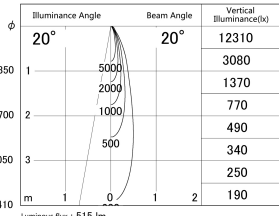

Item no. DD161-0520WW9030

Series Name: AMMA Φ80 series Lens type adjustable Antiglare (DD161-AG)

■ Lighting Distribution Curve (cd/1000 lm)

Installation	Recessed mount
Type	AMMA Φ80 series Lens type adjustable Antiglare (DD161-AG)
Fixture wattage	5W
Beam angle	20
Color Temp.	3000K
CRI	Ra>90
Luminous	514.13152400835 lm
Body	Die-cast aluminum alloy
Body finish	N/A
Trim finish	White
Reflector finish	White
IP Rate	IP20
Light source	COB module
Input Voltage	AC220~240V
Dimming Type	Non-Dimmable
Certificate	CE,CCC
Cut Hole	80mm