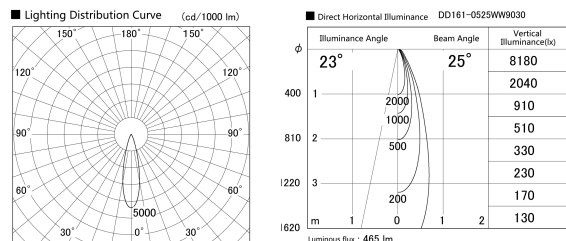

Item no. DD161-0525WW9030

Series Name: AMMA Φ 80 series Lens type adjustable Antiglare (DD161-AG)

Installation	Recessed mount
Type	AMMA Φ 80 series Lens type adjustable Antiglare (DD161-AG)
Fixture wattage	5W
Beam angle	25
Color Temp.	3000K
CRI	Ra>90
Luminous	463.79227557411 lm
Body	Die-cast aluminum alloy
Body finish	N/A
Trim finish	White
Reflector finish	White
IP Rate	IP20
Light source	COB module
Input Voltage	AC220~240V
Dimming Type	Non-Dimmable
Certificate	CE,CCC
Cut Hole	80mm