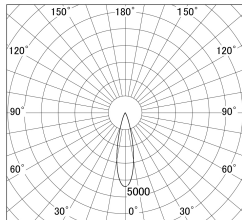

■ Lighting Distribution Curve (cd/1000 lm)