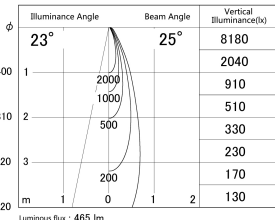

Item no. DD161-0525WW9030

Series Name: AMMA Φ 80 series Lens type adjustable Antiglare (DD161-AG)

■ Lighting Distribution Curve (cd/1000 lm)

Installation	Recessed mount
Type	
Fixture wattage	5W
Beam angle	25
Color Temp.	3000K
CRI	Ra>90
Luminous	463.79227557411 lm
Body	Die-cast aluminum alloy
Body finish	N/A
Trim finish	White
Reflector finish	White
IP Rate	IP20
Light source	COB module
Input Voltage	AC220~240V
Dimming Type	Non-Dimmable
Certificate	CE,CCC
Cut Hole	80mm