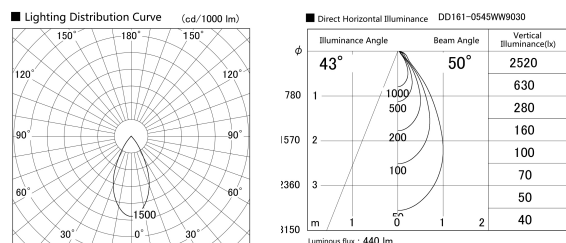

Item no. DD161-0545WW9030

Series Name: AMMA Φ80 series Lens type adjustable Antiglare (DD161-AG)

Installation	Recessed mount
Type	AMMA Φ80 series Lens type adjustable Antiglare (DD161-AG)
Fixture wattage	5W
Beam angle	50
Color Temp.	3000K
CRI	Ra>90
Luminous	438.28705636743 lm
Body	Die-cast aluminum alloy
Body finish	N/A
Trim finish	White
Reflector finish	White
IP Rate	IP20
Light source	COB module
Input Voltage	AC220~240V
Dimming Type	Non-Dimmable
Certificate	CE,CCC
Cut Hole	80mm