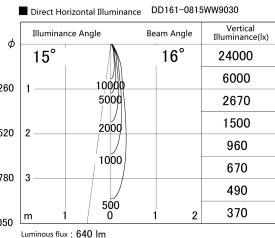

Item no. DD161-0815WW9030

Series Name: AMMA Φ80 series Lens type adjustable Antiglare (DD161-AG)

Installation	Recessed mount
Type	AMMA Φ80 series Lens type adjustable Antiglare (DD161-AG)
Fixture wattage	7.5W
Beam angle	16
Color Temp.	3000K
CRI	Ra>90
Luminous	639.29957805907 lm
Body	Die-cast aluminum alloy
Body finish	N/A
Trim finish	White
Reflector finish	White
IP Rate	IP20
Light source	COB module
Input Voltage	AC220~240V
Dimming Type	Non-Dimmable
Certificate	CE,CCC
Cut Hole	80mm