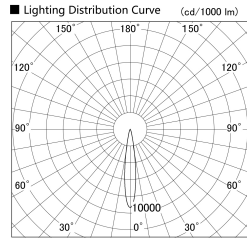

Item no. DD161-0815WW9030

Series Name: AMMA Φ80 series Lens type adjustable Antiglare (DD161-AG)

Installation	Recessed mount
Type	AMMA Φ80 series Lens type adjustable Antiglare (DD161-AG)
Fixture wattage	7.5W
Beam angle	16
Color Temp.	3000K
CRI	Ra>90
Luminous	639.29957805907 lm
Body	Die-cast aluminum alloy
Body finish	N/A
Trim finish	White
Reflector finish	White
IP Rate	IP20
Light source	COB module
Input Voltage	AC220~240V
Dimming Type	Non-Dimmable
Certificate	CE,CCC
Cut Hole	80mm