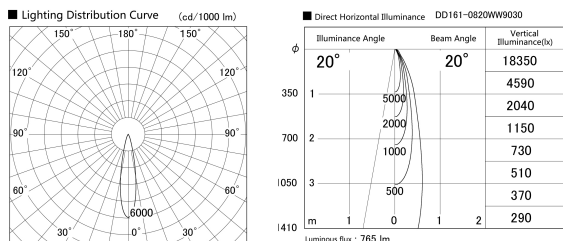

Item no. DD161-0820WW9030

Series Name: AMMA Φ80 series Lens type adjustable Antiglare (DD161-AG)

Installation	Recessed mount
Type	AMMA Φ80 series Lens type adjustable Antiglare (DD161-AG)
Fixture wattage	7.5W
Beam angle	20
Color Temp.	3000K
CRI	Ra>90
Luminous	766 lm
Body	Die-castaluminumalloy
Body finish	N/A
Trim finish	White
Reflector finish	White
IP Rate	IP20
Light source	COB module
Input Voltage	AC220~240V
Dimming Type	Non-Dimmable
Certificate	CE,CCC
Cut Hole	80mm