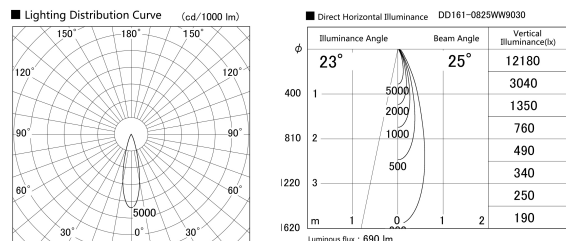

Item no. DD161-0825WW9030

Series Name: AMMA Φ80 series Lens type adjustable Antiglare (DD161-AG)

Installation	Recessed mount
Type	AMMA Φ80 series Lens type adjustable Antiglare (DD161-AG)
Fixture wattage	7.5W
Beam angle	25
Color Temp.	3000K
CRI	Ra>90
Luminous	691 lm
Body	Die-cast aluminum alloy
Body finish	N/A
Trim finish	White
Reflector finish	White
IP Rate	IP20
Light source	COB module
Input Voltage	AC220~240V
Dimming Type	Non-Dimmable
Certificate	CE,CCC
Cut Hole	80mm