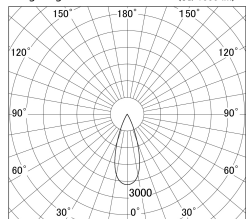

Item no. DD161-0835WW9030

Series Name: AMMA Φ80 series Lens type adjustable Antiglare (DD161-AG)

■ Lighting Distribution Curve (cd/1000 lm)

Installation	Recessed mount
Type	AMMA Φ80 series Lens type adjustable Antiglare (DD161-AG)
Fixture wattage	7.5W
Beam angle	36
Color Temp.	3000K
CRI	Ra>90
Luminous	748 lm
Body	Die-cast aluminum alloy
Body finish	N/A
Trim finish	White
Reflector finish	White
IP Rate	IP20
Light source	COB module
Input Voltage	AC220~240V
Dimming Type	Non-Dimmable
Certificate	CE,CCC
Cut Hole	80mm