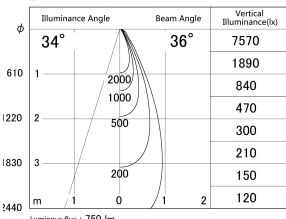

Item no. DD161-0835WW9030

Series Name: AMMA Φ80 series Lens type adjustable Antiglare (DD161-AG)

■ Lighting Distribution Curve (cd/1000 lm)

Installation	Recessed mount
Type	AMMA Φ80 series Lens type adjustable Antiglare (DD161-AG)
Fixture wattage	7.5W
Beam angle	36
Color Temp.	3000K
CRI	Ra>90
Luminous	748 lm
Body	Die-cast aluminum alloy
Body finish	N/A
Trim finish	White
Reflector finish	White
IP Rate	IP20
Light source	COB module
Input Voltage	AC220~240V
Dimming Type	Non-Dimmable
Certificate	CE,CCC
Cut Hole	80mm