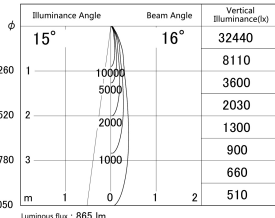

Item no. DD161-1015WW9030

Series Name: AMMA Φ80 series Lens type adjustable Antiglare (DD161-AG)

■ Lighting Distribution Curve (cd/1000 lm)

Installation	Recessed mount
Type	AMMA Φ80 series Lens type adjustable Antiglare (DD161-AG)
Fixture wattage	10.5W
Beam angle	16
Color Temp.	3000K
CRI	Ra>90
Luminous	864.40506329114 lm
Body	Die-castaluminumalloy
Body finish	N/A
Trim finish	White
Reflector finish	White
IP Rate	IP20
Light source	COB module
Input Voltage	AC220~240V
Dimming Type	Non-Dimmable
Certificate	CE,CCC
Cut Hole	80mm