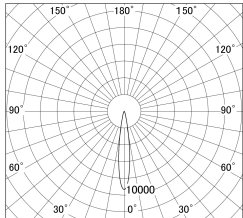

Item no. DD161-1015WW9030

Series Name: AMMA Φ80 series Lens type adjustable Antiglare (DD161-AG)

■ Lighting Distribution Curve (cd/1000 lm)

Installation	Recessed mount
Type	AMMA Φ80 series Lens type adjustable Antiglare (DD161-AG)
Fixture wattage	10.5W
Beam angle	16
Color Temp.	3000K
CRI	Ra>90
Luminous	864.40506329114 lm
Body	Die-castaluminumalloy
Body finish	N/A
Trim finish	White
Reflector finish	White
IP Rate	IP20
Light source	COB module
Input Voltage	AC220~240V
Dimming Type	Non-Dimmable
Certificate	CE,CCC
Cut Hole	80mm