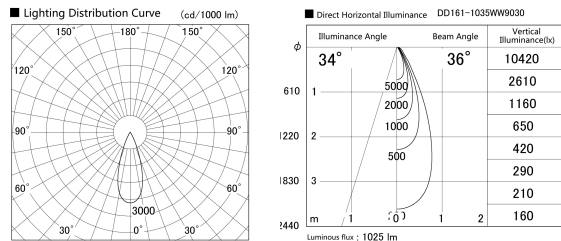

Item no. DD161-1035WW9030

Series Name: AMMA  $\Phi$ 80 series Lens type adjustable Antiglare (DD161-AG)

Installation	Recessed mount
Type	AMMA $\Phi$ 80 series Lens type adjustable Antiglare (DD161-AG)
Fixture wattage	10.5W
Beam angle	36
Color Temp.	3000K
CRI	Ra>90
Luminous	1025.875336668 lm
Body	Die-cast aluminum alloy
Body finish	N/A
Trim finish	White
Reflector finish	White
IP Rate	IP20
Light source	COB module
Input Voltage	AC220~240V
Dimming Type	Non-Dimmable
Certificate	CE,CCC
Cut Hole	80mm