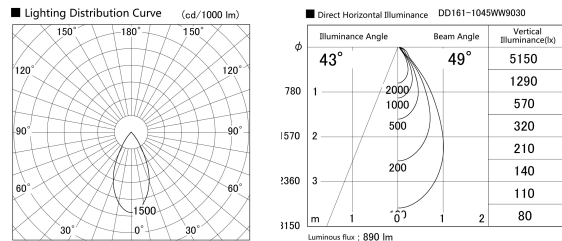

Item no. DD161-1045WW9030

Series Name: AMMA Φ80 series Lens type adjustable Antiglare (DD161-AG)

Installation	Recessed mount
Type	AMMA Φ80 series Lens type adjustable Antiglare (DD161-AG)
Fixture wattage	10.5W
Beam angle	49
Color Temp.	3000K
CRI	Ra>90
Luminous	891.86225471335 lm
Body	Die-cast aluminum alloy
Body finish	N/A
Trim finish	White
Reflector finish	White
IP Rate	IP20
Light source	COB module
Input Voltage	AC220~240V
Dimming Type	Non-Dimmable
Certificate	CE,CCC
Cut Hole	80mm