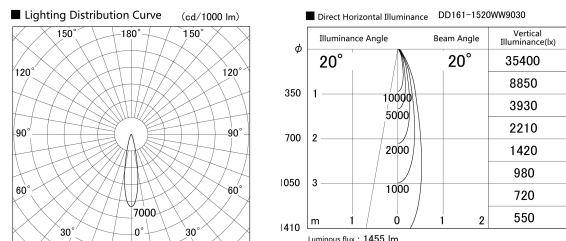

Item no. DD161-1520WW9030

Series Name: AMMA Φ80 series Lens type adjustable Antiglare (DD161-AG)

Installation	Recessed mount
Type	AMMA Φ80 series Lens type adjustable Antiglare (DD161-AG)
Fixture wattage	14W
Beam angle	20
Color Temp.	3000K
CRI	Ra>90
Luminous	1456.5009619084 lm
Body	Die-castaluminumalloy
Body finish	N/A
Trim finish	White
Reflector finish	White
IP Rate	IP20
Light source	COB module
Input Voltage	AC220~240V
Dimming Type	Non-Dimmable
Certificate	CE,CCC
Cut Hole	80mm