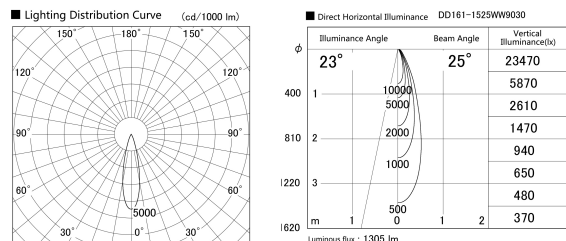

Item no. DD161-1525WW9030

Series Name: AMMA Φ80 series Lens type adjustable Antiglare (DD161-AG)

Installation	Recessed mount
Type	AMMA Φ80 series Lens type adjustable Antiglare (DD161-AG)
Fixture wattage	14W
Beam angle	25
Color Temp.	3000K
CRI	Ra>90
Luminous	1306.7672181608 lm
Body	Die-cast aluminum alloy
Body finish	N/A
Trim finish	White
Reflector finish	White
IP Rate	IP20
Light source	COB module
Input Voltage	AC220~240V
Dimming Type	Non-Dimmable
Certificate	CE,CCC
Cut Hole	80mm