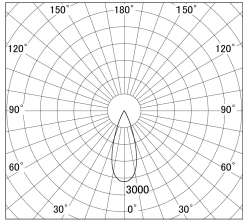

■ Lighting Distribution Curve (cd/1000 lm)