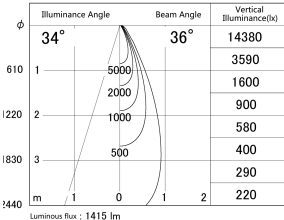

Item no. DD161-1535WW9030

Series Name: AMMA Φ 80 series Lens type adjustable Antiglare (DD161-AG)

■ Lighting Distribution Curve (cd/1000 lm)

Installation	Recessed mount
Type	AMMA Φ80 series Lens type adjustable Antiglare (DD161-AG)
Fixture wattage	14W
Beam angle	36
Color Temp.	3000K
CRI	Ra>90
Luminous	1414.948056945 lm
Body	Die-cast aluminum alloy
Body finish	N/A
Trim finish	White
Reflector finish	White
IP Rate	IP20
Light source	COB module
Input Voltage	AC220~240V
Dimming Type	Non-Dimmable
Certificate	CE,CCC
Cut Hole	80mm