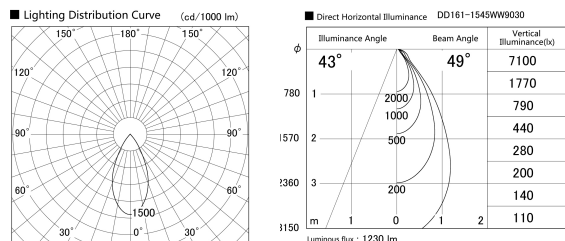

Item no. DD161-1545WW9030

Series Name: AMMA Φ80 series Lens type adjustable Antiglare (DD161-AG)

|                  |   |
|------------------|---|
| Installation     | Recessed mount  |
| Type             | AMMA Φ80 series Lens type adjustable Antiglare (DD161-AG) |
| Fixture wattage  | 14W   |
| Beam angle       | 49  |
| Color Temp.      | 3000K   |
| CRI              | Ra>90   |
| Luminous         | 1230.1092727972 lm  |
| Body             | Die-castaluminumalloy                                     |
| Body finish      | N/A   |
| Trim finish      | White   |
| Reflector finish | White   |
| IP Rate          | IP20  |
| Light source     | COB module  |
| Input Voltage    | AC220~240V  |
| Dimming Type     | Non-Dimmable  |
| Certificate      | CE,CCC  |
| Cut Hole         | 80mm  |