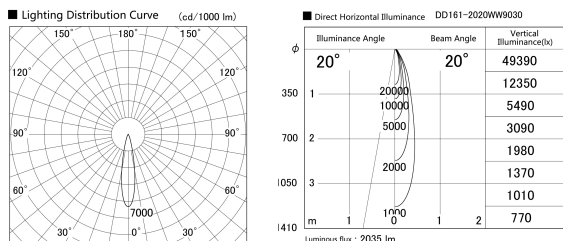

Item no. DD161-2020WW9030

Series Name: AMMA Φ80 series Lens type adjustable Antiglare (DD161-AG)

Installation	Recessed mount
Type	AMMA Φ80 series Lens type adjustable Antiglare (DD161-AG)
Fixture wattage	21W
Beam angle	20
Color Temp.	3000K
CRI	Ra>90
Luminous	2033 lm
Body	Die-castaluminumalloy
Body finish	N/A
Trim finish	White
Reflector finish	White
IP Rate	IP20
Light source	COB module
Input Voltage	AC220~240V
Dimming Type	Non-Dimmable
Certificate	CE,CCC
Cut Hole	80mm