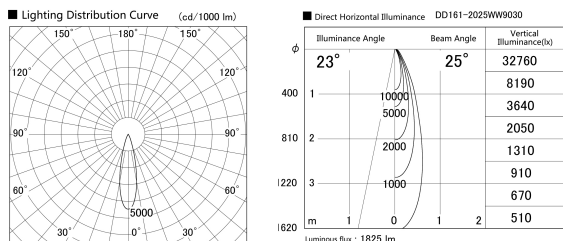

Item no. DD161-2025WW9030

Series Name: AMMA Φ80 series Lens type adjustable Antiglare (DD161-AG)

Installation	Recessed mount
Type	AMMA Φ80 series Lens type adjustable Antiglare (DD161-AG)
Fixture wattage	21W
Beam angle	25
Color Temp.	3000K
CRI	Ra>90
Luminous	1824 lm
Body	Die-cast aluminum alloy
Body finish	N/A
Trim finish	White
Reflector finish	White
IP Rate	IP20
Light source	COB module
Input Voltage	AC220~240V
Dimming Type	Non-Dimmable
Certificate	CE,CCC
Cut Hole	80mm