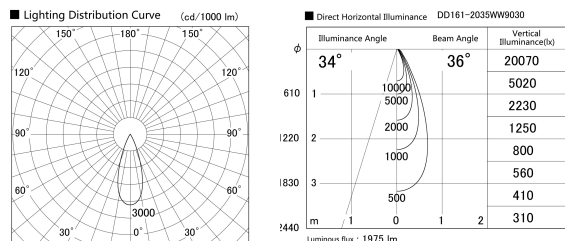

Item no. DD161-2035WW9030

Series Name: AMMA Φ80 series Lens type adjustable Antiglare (DD161-AG)

Installation	Recessed mount
Type	AMMA Φ80 series Lens type adjustable Antiglare (DD161-AG)
Fixture wattage	21W
Beam angle	36
Color Temp.	3000K
CRI	Ra>90
Luminous	1975 lm
Body	Die-cast aluminum alloy
Body finish	N/A
Trim finish	White
Reflector finish	White
IP Rate	IP20
Light source	COB module
Input Voltage	AC220~240V
Dimming Type	Non-Dimmable
Certificate	CE,CCC
Cut Hole	80mm