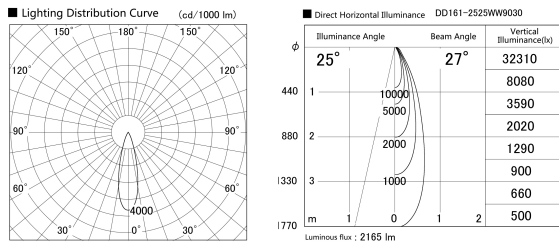

Item no. DD161-2525WW9030

Series Name: AMMA Φ 80 series Lens type adjustable Antiglare (DD161-AG)

Installation	Recessed mount
Type	AMMA Φ 80 series Lens type adjustable Antiglare (DD161-AG)
Fixture wattage	24W
Beam angle	27
Color Temp.	3000K
CRI	Ra>90
Luminous	2163 lm
Body	Die-cast aluminum alloy
Body finish	N/A
Trim finish	White
Reflector finish	White
IP Rate	IP20
Light source	COB module
Input Voltage	AC220~240V
Dimming Type	Non-Dimmable
Certificate	CE,CCC
Cut Hole	80mm