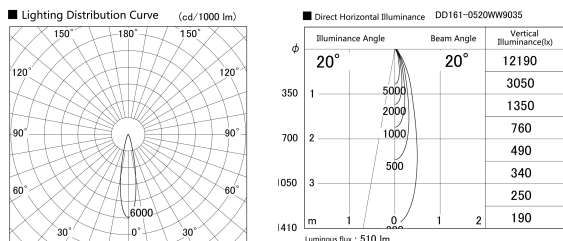

Item no. DD161-0520WW9035

Series Name: AMMA Φ80 series Lens type adjustable Antiglare (DD161-AG)

Installation	Recessed mount
Type	AMMA Φ80 series Lens type adjustable Antiglare (DD161-AG)
Fixture wattage	5W
Beam angle	20
Color Temp.	3500K
CRI	Ra>90
Luminous	509 lm
Body	Die-cast aluminum alloy
Body finish	N/A
Trim finish	White
Reflector finish	White
IP Rate	IP20
Light source	COB module
Input Voltage	AC220~240V
Dimming Type	Non-Dimmable
Certificate	CE,CCC
Cut Hole	80mm