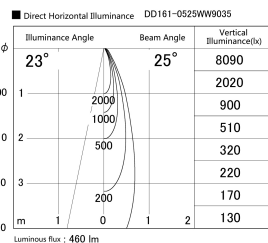

Item no. DD161-0525WW9035

Series Name: AMMA Φ80 series Lens type adjustable Antiglare (DD161-AG)

Installation	Recessed mount
Type	
Fixture wattage	5W
Beam angle	25
Color Temp.	3500K
CRI	Ra>90
Luminous	459 lm
Body	Die-cast aluminum alloy
Body finish	N/A
Trim finish	White
Reflector finish	White
IP Rate	IP20
Light source	COB module
Input Voltage	AC220~240V
Dimming Type	Non-Dimmable
Certificate	CE,CCC
Cut Hole	80mm