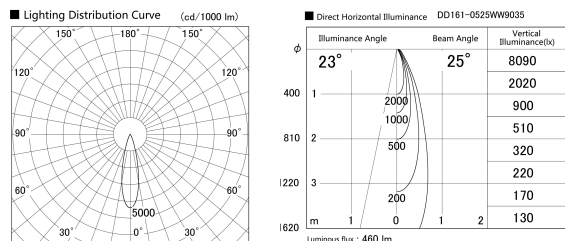

Item no. DD161-0525WW9035

Series Name: AMMA Φ80 series Lens type adjustable Antiglare (DD161-AG)

Installation	Recessed mount
Type	AMMA Φ80 series Lens type adjustable Antiglare (DD161-AG)
Fixture wattage	5W
Beam angle	25
Color Temp.	3500K
CRI	Ra>90
Luminous	459 lm
Body	Die-cast aluminum alloy
Body finish	N/A
Trim finish	White
Reflector finish	White
IP Rate	IP20
Light source	COB module
Input Voltage	AC220~240V
Dimming Type	Non-Dimmable
Certificate	CE,CCC
Cut Hole	80mm