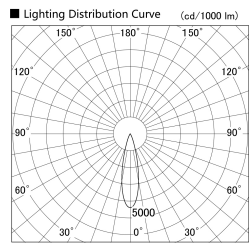

Item no. DD161-0525WW9035

Series Name: AMMA Φ80 series Lens type adjustable Antiglare (DD161-AG)

Installation	Recessed mount
Type	
Fixture wattage	5W
Beam angle	25
Color Temp.	3500K
CRI	Ra>90
Luminous	459 lm
Body	Die-cast aluminum alloy
Body finish	N/A
Trim finish	White
Reflector finish	White
IP Rate	IP20
Light source	COB module
Input Voltage	AC220~240V
Dimming Type	Non-Dimmable
Certificate	CE,CCC
Cut Hole	80mm