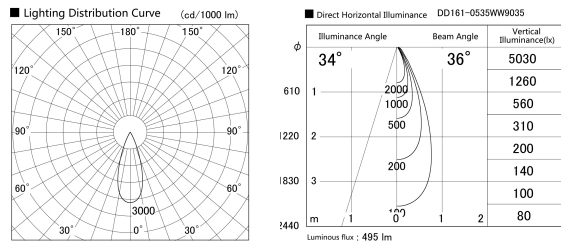

Item no. DD161-0535WW9035

Series Name: AMMA Φ80 series Lens type adjustable Antiglare (DD161-AG)

Installation	Recessed mount
Type	AMMA Φ80 series Lens type adjustable Antiglare (DD161-AG)
Fixture wattage	5W
Beam angle	36
Color Temp.	3500K
CRI	Ra>90
Luminous	497 lm
Body	Die-cast aluminum alloy
Body finish	N/A
Trim finish	White
Reflector finish	White
IP Rate	IP20
Light source	COB module
Input Voltage	AC220~240V
Dimming Type	Non-Dimmable
Certificate	CE,CCC
Cut Hole	80mm