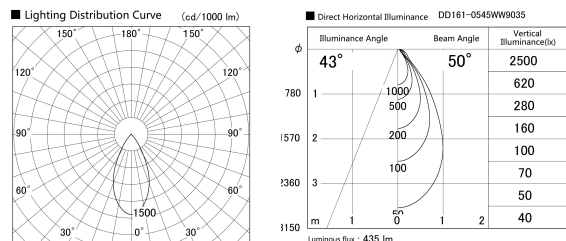

Item no. DD161-0545WW9035

Series Name: AMMA Φ80 series Lens type adjustable Antiglare (DD161-AG)

Installation	Recessed mount
Type	AMMA Φ80 series Lens type adjustable Antiglare (DD161-AG)
Fixture wattage	5W
Beam angle	50
Color Temp.	3500K
CRI	Ra>90
Luminous	434 lm
Body	Die-cast aluminum alloy
Body finish	N/A
Trim finish	White
Reflector finish	White
IP Rate	IP20
Light source	COB module
Input Voltage	AC220~240V
Dimming Type	Non-Dimmable
Certificate	CE,CCC
Cut Hole	80mm