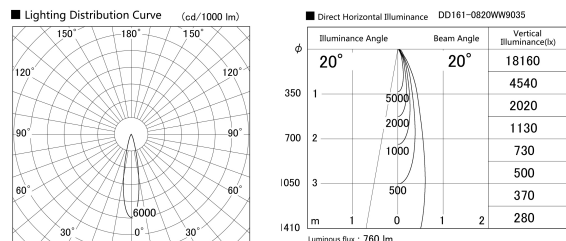

Item no. DD161-0820WW9035

Series Name: AMMA Φ80 series Lens type adjustable Antiglare (DD161-AG)

Installation	Recessed mount
Type	AMMA Φ80 series Lens type adjustable Antiglare (DD161-AG)
Fixture wattage	7.5W
Beam angle	20
Color Temp.	3500K
CRI	Ra>90
Luminous	758 lm
Body	Die-castaluminumalloy
Body finish	N/A
Trim finish	White
Reflector finish	White
IP Rate	IP20
Light source	COB module
Input Voltage	AC220~240V
Dimming Type	Non-Dimmable
Certificate	CE,CCC
Cut Hole	80mm