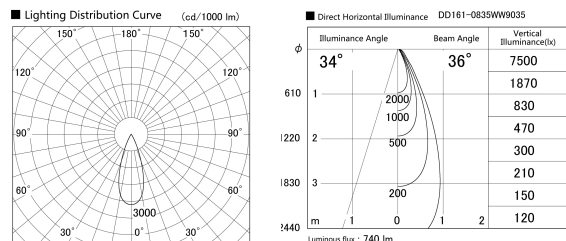

Item no. DD161-0835WW9035

Series Name: AMMA Φ80 series Lens type adjustable Antiglare (DD161-AG)

Installation	Recessed mount
Type	AMMA Φ80 series Lens type adjustable Antiglare (DD161-AG)
Fixture wattage	7.5W
Beam angle	36
Color Temp.	3500K
CRI	Ra>90
Luminous	741 lm
Body	Die-cast aluminum alloy
Body finish	N/A
Trim finish	White
Reflector finish	White
IP Rate	IP20
Light source	COB module
Input Voltage	AC220~240V
Dimming Type	Non-Dimmable
Certificate	CE,CCC
Cut Hole	80mm