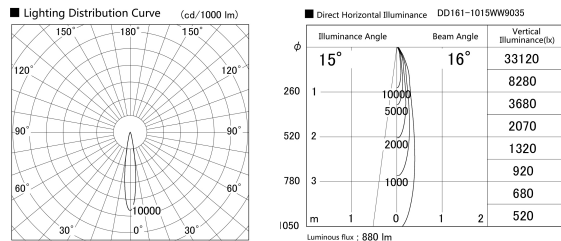

Item no. DD161-1015WW9035

Series Name: AMMA Φ80 series Lens type adjustable Antiglare (DD161-AG)

Installation	Recessed mount
Type	AMMA Φ80 series Lens type adjustable Antiglare (DD161-AG)
Fixture wattage	10.5W
Beam angle	16
Color Temp.	3500K
CRI	Ra>90
Luminous	882 lm
Body	Die-cast aluminum alloy
Body finish	N/A
Trim finish	White
Reflector finish	White
IP Rate	IP20
Light source	COB module
Input Voltage	AC220~240V
Dimming Type	Non-Dimmable
Certificate	CE,CCC
Cut Hole	80mm