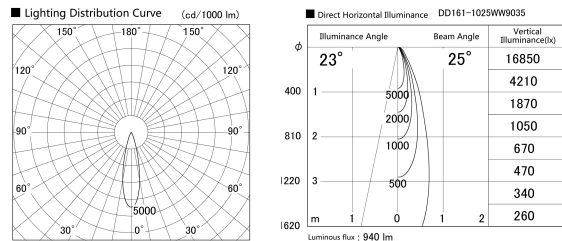

Item no. DD161-1025WW9035

Series Name: AMMA Φ80 series Lens type adjustable Antiglare (DD161-AG)

Installation	Recessed mount
Type	AMMA Φ80 series Lens type adjustable Antiglare (DD161-AG)
Fixture wattage	10.5W
Beam angle	25
Color Temp.	3500K
CRI	Ra>90
Luminous	938 lm
Body	Die-castaluminumalloy
Body finish	N/A
Trim finish	White
Reflector finish	White
IP Rate	IP20
Light source	COB module
Input Voltage	AC220~240V
Dimming Type	Non-Dimmable
Certificate	CE,CCC
Cut Hole	80mm