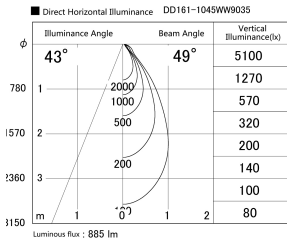

Item no. DD161-1045WW9035

Series Name: AMMA Φ80 series Lens type adjustable Antiglare (DD161-AG)

Installation	Recessed mount
Type	AMMA Φ80 series Lens type adjustable Antiglare (DD161-AG)
Fixture wattage	10.5W
Beam angle	49
Color Temp.	3500K
CRI	Ra>90
Luminous	883 lm
Body	Die-cast aluminum alloy
Body finish	N/A
Trim finish	White
Reflector finish	White
IP Rate	IP20
Light source	COB module
Input Voltage	AC220~240V
Dimming Type	Non-Dimmable
Certificate	CE,CCC
Cut Hole	80mm