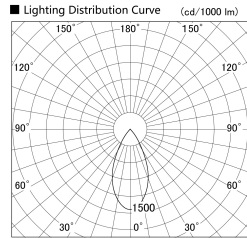

Item no. DD161-1045WW9035

Series Name: AMMA Φ80 series Lens type adjustable Antiglare (DD161-AG)

Installation	Recessed mount
Type	AMMA Φ80 series Lens type adjustable Antiglare (DD161-AG)
Fixture wattage	10.5W
Beam angle	49
Color Temp.	3500K
CRI	Ra>90
Luminous	883 lm
Body	Die-cast aluminum alloy
Body finish	N/A
Trim finish	White
Reflector finish	White
IP Rate	IP20
Light source	COB module
Input Voltage	AC220~240V
Dimming Type	Non-Dimmable
Certificate	CE,CCC
Cut Hole	80mm