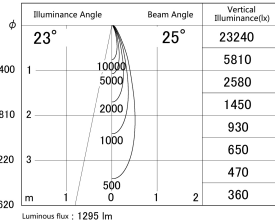

Item no. DD161-1525WW9035

Series Name: AMMA Φ 80 series Lens type adjustable Antiglare (DD161-AG)

■ Lighting Distribution Curve (cd/1000 lm)

Installation	Recessed mount
Type	AMMA Φ80 series Lens type adjustable Antiglare (DD161-AG)
Fixture wattage	14W
Beam angle	25
Color Temp.	3500K
CRI	Ra>90
Luminous	1294 lm
Body	Die-cast aluminum alloy
Body finish	N/A
Trim finish	White
Reflector finish	White
IP Rate	IP20
Light source	COB module
Input Voltage	AC220~240V
Dimming Type	Non-Dimmable
Certificate	CE,CCC
Cut Hole	80mm