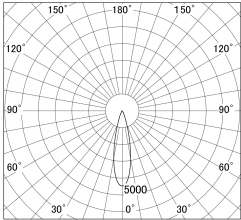

■ Lighting Distribution Curve (cd/1000 lm)