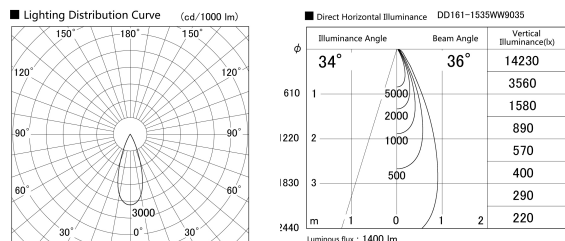

Item no. DD161-1535WW9035

Series Name: AMMA Φ 80 series Lens type adjustable Antiglare (DD161-AG)

Installation	Recessed mount
Type	AMMA Φ 80 series Lens type adjustable Antiglare (DD161-AG)
Fixture wattage	14W
Beam angle	36
Color Temp.	3500K
CRI	Ra>90
Luminous	1401 lm
Body	Die-cast aluminum alloy
Body finish	N/A
Trim finish	White
Reflector finish	White
IP Rate	IP20
Light source	COB module
Input Voltage	AC220~240V
Dimming Type	Non-Dimmable
Certificate	CE,CCC
Cut Hole	80mm