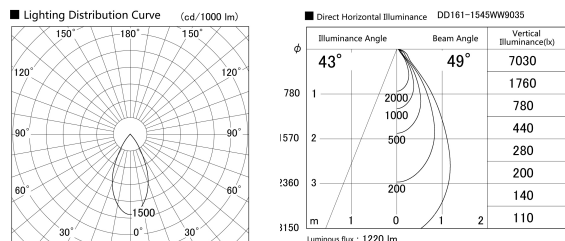

Item no. DD161-1545WW9035

Series Name: AMMA Φ80 series Lens type adjustable Antiglare (DD161-AG)

Installation	Recessed mount
Type	AMMA Φ80 series Lens type adjustable Antiglare (DD161-AG)
Fixture wattage	14W
Beam angle	49
Color Temp.	3500K
CRI	Ra>90
Luminous	1218 lm
Body	Die-cast aluminum alloy
Body finish	N/A
Trim finish	White
Reflector finish	White
IP Rate	IP20
Light source	COB module
Input Voltage	AC220~240V
Dimming Type	Non-Dimmable
Certificate	CE,CCC
Cut Hole	80mm