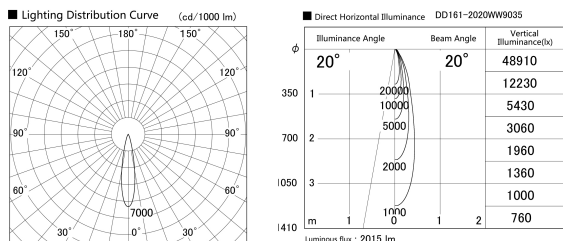

Item no. DD161-2020WW9035

Series Name: AMMA Φ80 series Lens type adjustable Antiglare (DD161-AG)

Installation	Recessed mount
Type	AMMA Φ80 series Lens type adjustable Antiglare (DD161-AG)
Fixture wattage	21W
Beam angle	20
Color Temp.	3500K
CRI	Ra>90
Luminous	2013 lm
Body	Die-cast aluminum alloy
Body finish	N/A
Trim finish	White
Reflector finish	White
IP Rate	IP20
Light source	COB module
Input Voltage	AC220~240V
Dimming Type	Non-Dimmable
Certificate	CE,CCC
Cut Hole	80mm