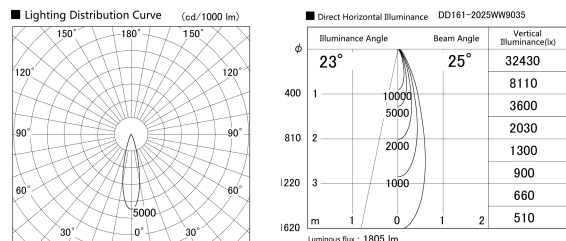

Item no. DD161-2025WW9035

Series Name: AMMA Φ 80 series Lens type adjustable Antiglare (DD161-AG)

Installation	Recessed mount
Type	AMMA Φ 80 series Lens type adjustable Antiglare (DD161-AG)
Fixture wattage	21W
Beam angle	25
Color Temp.	3500K
CRI	Ra>90
Luminous	1806 lm
Body	Die-cast aluminum alloy
Body finish	N/A
Trim finish	White
Reflector finish	White
IP Rate	IP20
Light source	COB module
Input Voltage	AC220~240V
Dimming Type	Non-Dimmable
Certificate	CE,CCC
Cut Hole	80mm