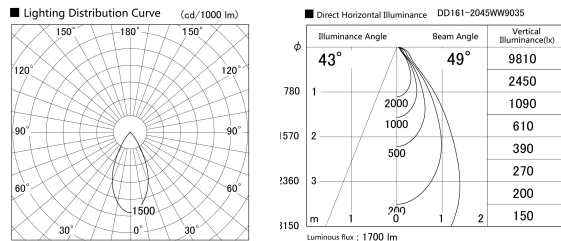

Item no. DD161-2045WW9035

Series Name: AMMA Φ80 series Lens type adjustable Antiglare (DD161-AG)

Installation	Recessed mount
Type	AMMA Φ80 series Lens type adjustable Antiglare (DD161-AG)
Fixture wattage	21W
Beam angle	49
Color Temp.	3500K
CRI	Ra>90
Luminous	1700 lm
Body	Die-cast aluminum alloy
Body finish	N/A
Trim finish	White
Reflector finish	White
IP Rate	IP20
Light source	COB module
Input Voltage	AC220~240V
Dimming Type	Non-Dimmable
Certificate	CE,CCC
Cut Hole	80mm