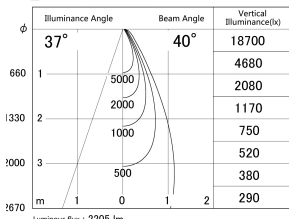

Item no. DD161-2540WW9035

Series Name: AMMA Φ 80 series Lens type adjustable Antiglare (DD161-AG)

■ Lighting Distribution Curve (cd/1000 lm)

Installation	Recessed mount
Type	AMMA Φ80 series Lens type adjustable Antiglare (DD161-AG)
Fixture wattage	24W
Beam angle	40
Color Temp.	3500K
CRI	Ra>90
Luminous	2207 lm
Body	Die-cast aluminum alloy
Body finish	N/A
Trim finish	White
Reflector finish	White
IP Rate	IP20
Light source	COB module
Input Voltage	AC220~240V
Dimming Type	Non-Dimmable
Certificate	CE,CCC
Cut Hole	80mm