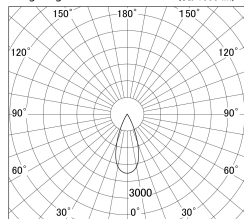

Item no. DD161-2540WW9035

Series Name: AMMA Φ 80 series Lens type adjustable Antiglare (DD161-AG)

■ Lighting Distribution Curve (cd/1000 lm)

Installation	Recessed mount
Type	AMMA Φ80 series Lens type adjustable Antiglare (DD161-AG)
Fixture wattage	24W
Beam angle	40
Color Temp.	3500K
CRI	Ra>90
Luminous	2207 lm
Body	Die-cast aluminum alloy
Body finish	N/A
Trim finish	White
Reflector finish	White
IP Rate	IP20
Light source	COB module
Input Voltage	AC220~240V
Dimming Type	Non-Dimmable
Certificate	CE,CCC
Cut Hole	80mm