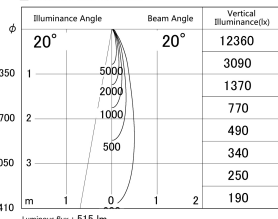

Item no. DD161-0520WW9040

Series Name: AMMA Φ80 series Lens type adjustable Antiglare (DD161-AG)

■ Lighting Distribution Curve (cd/1000 lm)

Installation	Recessed mount
Type	AMMA Φ80 series Lens type adjustable Antiglare (DD161-AG)
Fixture wattage	5W
Beam angle	20
Color Temp.	4000K
CRI	Ra>90
Luminous	516 lm
Body	Die-cast aluminum alloy
Body finish	N/A
Trim finish	White
Reflector finish	White
IP Rate	IP20
Light source	COB module
Input Voltage	AC220~240V
Dimming Type	Non-Dimmable
Certificate	CE,CCC
Cut Hole	80mm