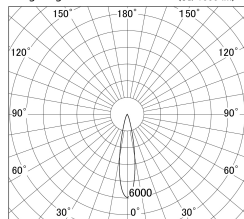

Item no. DD161-0520WW9040

Series Name: AMMA Φ80 series Lens type adjustable Antiglare (DD161-AG)

■ Lighting Distribution Curve (cd/1000 lm)

Installation	Recessed mount
Type	AMMA Φ80 series Lens type adjustable Antiglare (DD161-AG)
Fixture wattage	5W
Beam angle	20
Color Temp.	4000K
CRI	Ra>90
Luminous	516 lm
Body	Die-cast aluminum alloy
Body finish	N/A
Trim finish	White
Reflector finish	White
IP Rate	IP20
Light source	COB module
Input Voltage	AC220~240V
Dimming Type	Non-Dimmable
Certificate	CE,CCC
Cut Hole	80mm